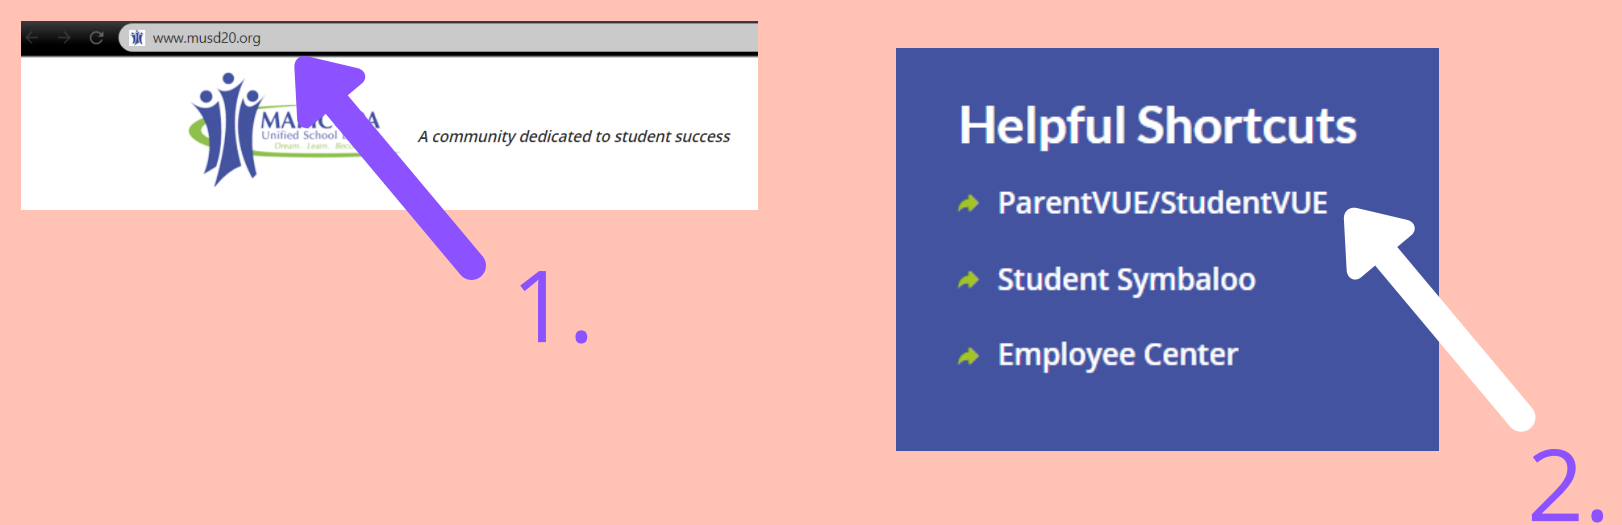

TECHNOLOGY GUIDE FOR PARENTS

LOGGING INTO THE CHROMEBOOK

1. Log in with email:
studentid@musd20.org
2. Password is Password: 8 digit birth date (No spaces and no dashes)

USING SYMBALOO

1. Use the icons to go directly to any site listed.
2. To return to symbaloo from any site, hit the home button

GOOGLE CLASSROOM

Access Google Classroom from Symbaloo or the waffle menu

1. Click on the class you want to view.
2. Click on the assignment for instructions and work.

CHECKING GRADES WITH SYNERGY

**To access ParentVue you must first get a login from your child's school.