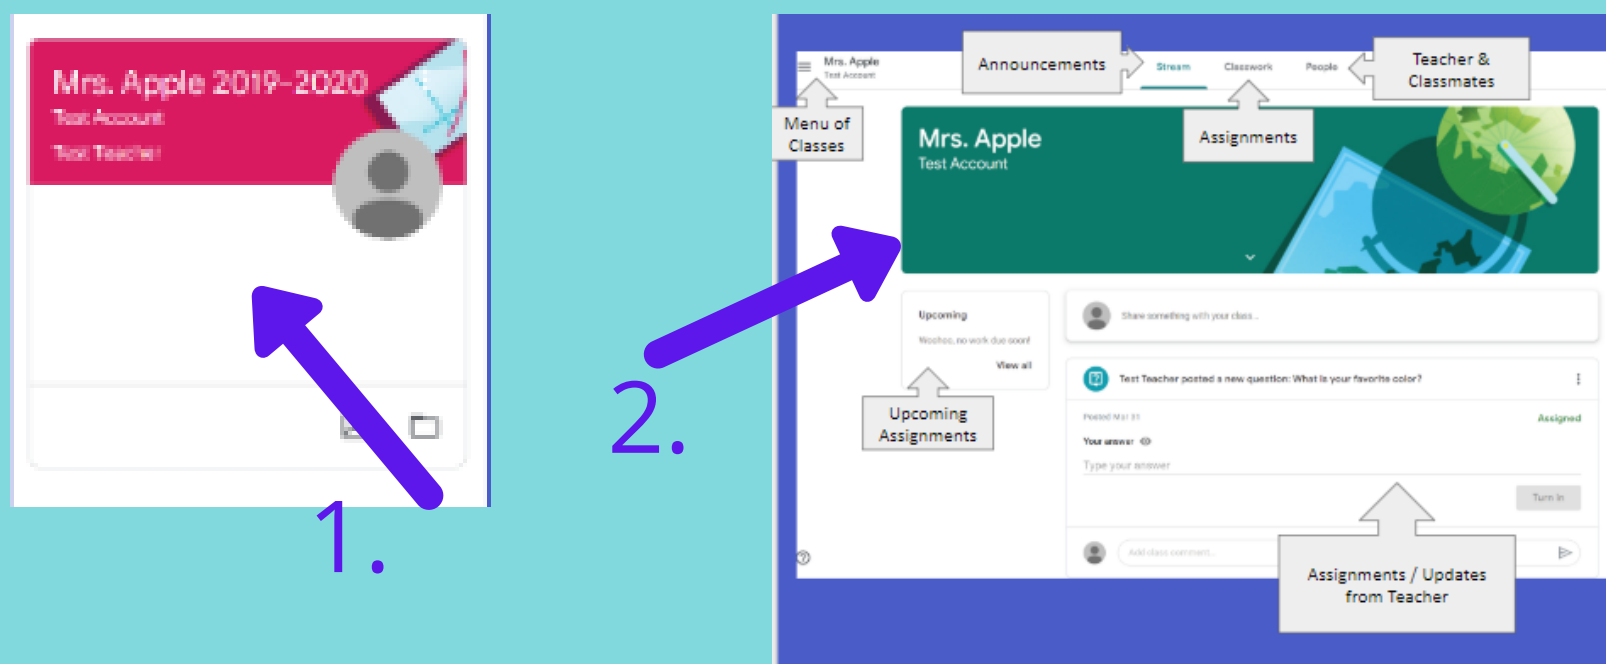

TECHNOLOGY GUIDE FOR PARENTS

LOGGING INTO THE CHROMEBOOK

1. Log in with email:
studentid@musd20.org
2. Password is Password: 8 digit birth date (No spaces and no dashes)

USING SYMBALOO

1. Use the icons to go directly to any site listed.
2. To return to symbaloo from any site, hit the home button

GOOGLE CLASSROOM

Access Google Classroom from Symbaloo or the waffle menu

1. Click on the class you want to view.
2. Click on the assignment for instructions and work.

CHECKING GRADES WITH SYNERGY

**To access ParentVue you must first get a login from your child's school.