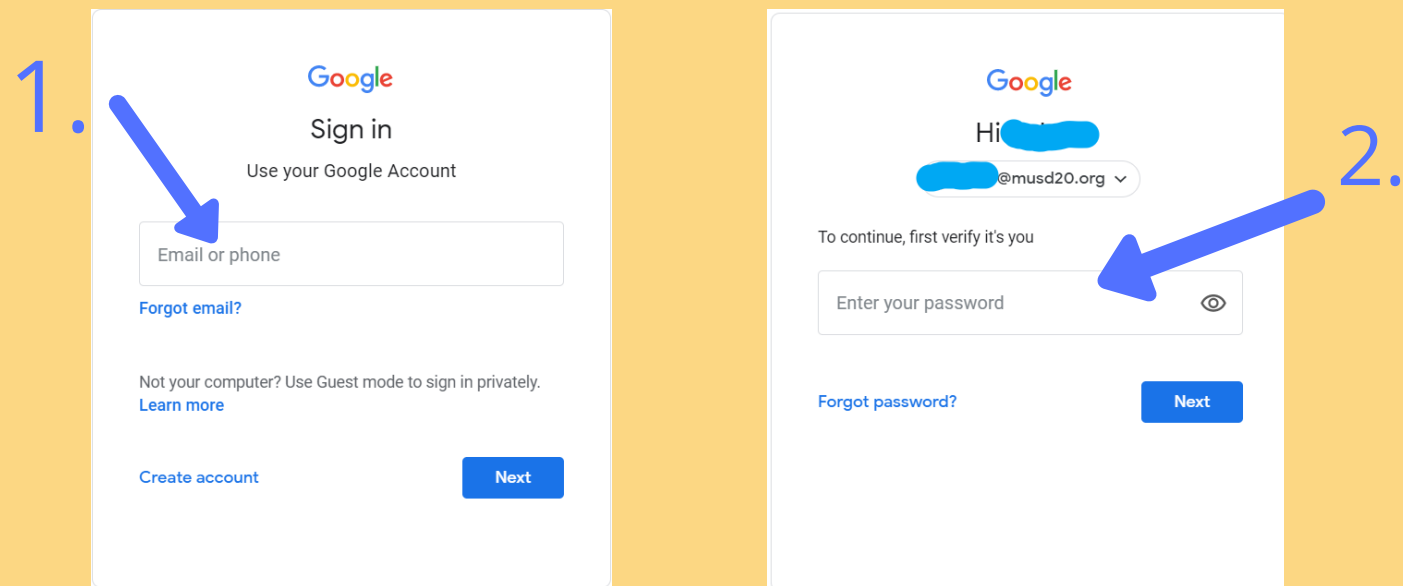

TECHNOLOGY GUIDE FOR PARENTS

LOGGING INTO THE CHROMEBOOK

1. Log in with email:
studentid@musd20.org
2. Password is Password: 8 digit birth date (No spaces and no dashes)

USING SYMBALOO

1. Use the icons to go directly to any site listed.
2. To return to symbaloo from any site, hit the home button

GOOGLE CLASSROOM

Access Google Classroom from Symbaloo or the waffle menu

1. Click on the class you want to view.
2. Click on the assignment for instructions and work.

CHECKING GRADES WITH SYNERGY

**To access ParentVue you must first get a login from your child's school.