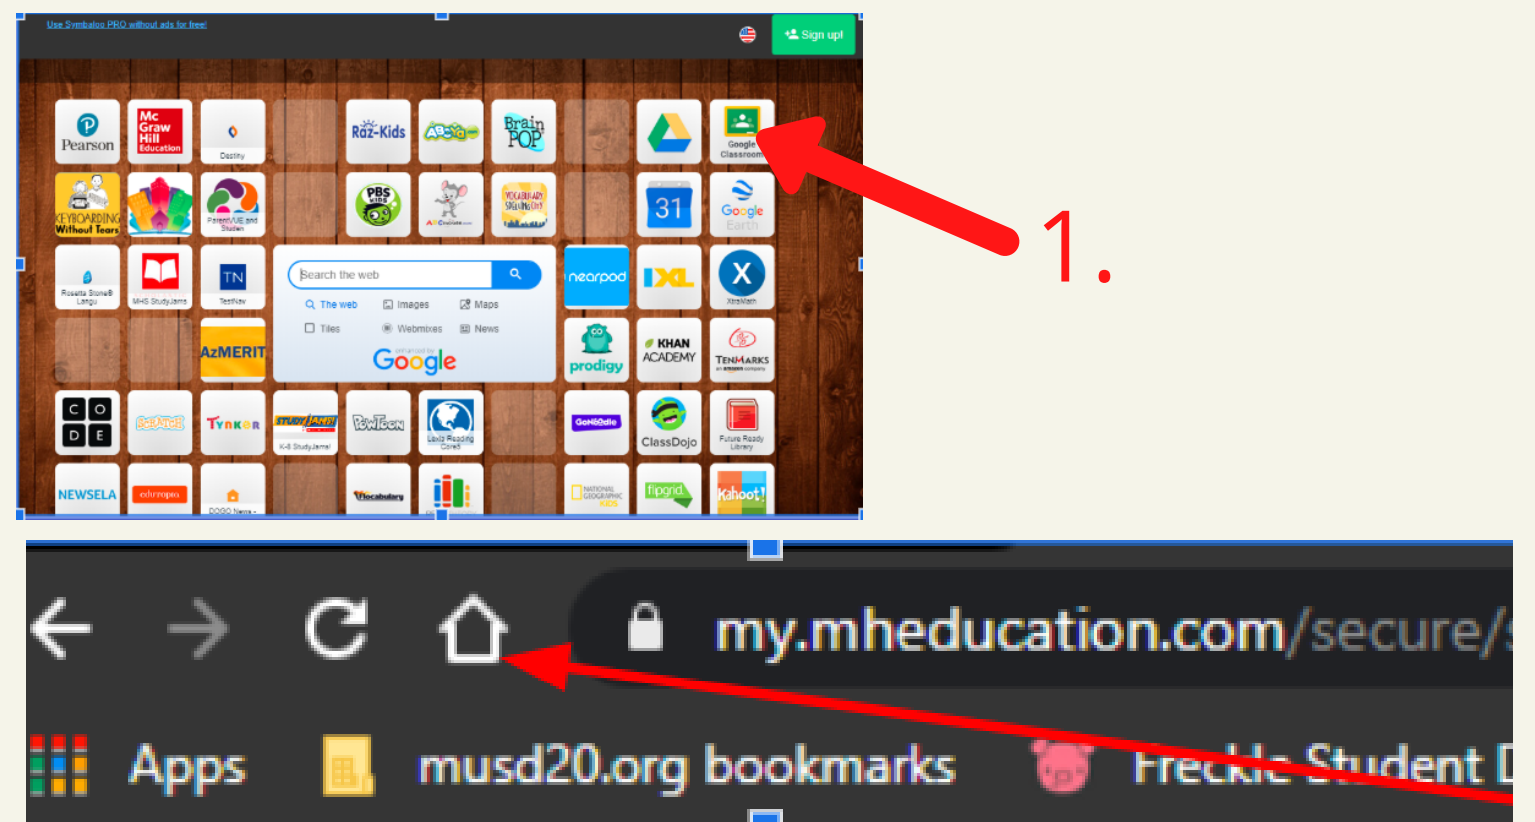

TECHNOLOGY GUIDE FOR PARENTS

LOGGING INTO THE CHROMEBOOK

1. Log in with email:
studentid@musd20.org
2. Password is Password: 8 digit birth date (No spaces and no dashes)

USING SYMBALOO

1. Use the icons to go directly to any site listed.
2. To return to symbaloo from any site, hit the home button

GOOGLE CLASSROOM

Access Google Classroom from Symbaloo or the waffle menu

1. Click on the class you want to view.
2. Click on the assignment for instructions and work.

CHECKING GRADES WITH SYNERGY

**To access ParentVue you must first get a login from your child's school.